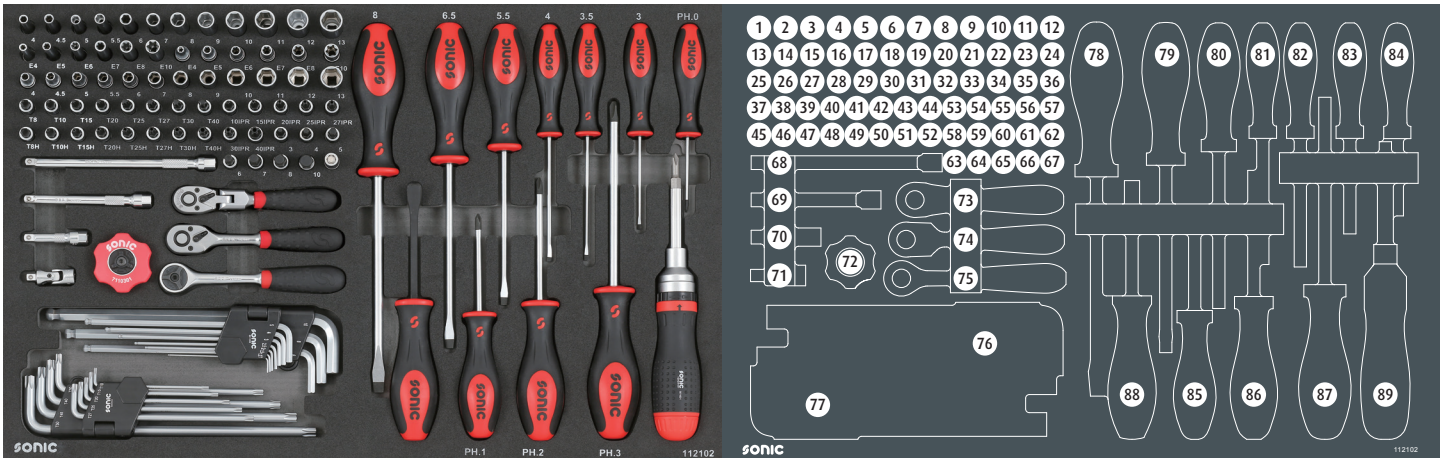

112102

	NO	Sonic NO	Size	Length	Q'ty
	1	2155004	4mm	50mm	
	2	21550045	4.5mm	50mm	
	3	2155005	5mm	50mm	
	4	21550055	5.5mm	50mm	
	5	2155006	6mm	50mm	
	6	2155007	7mm	50mm	
	7	2155008	8mm	50mm	
	8	2155009	9mm	50mm	
	9	2155010	10mm	50mm	
	10	2155011	11mm	50mm	
	11	2155012	12mm	50mm	
	12	2155013	13mm	50mm	
	13	2165004	E4	50mm	
	14	2165005	E5	50mm	
	15	2165006	E6	50mm	
	16	2165007	E7	50mm	
	17	2165008	E8	50mm	
	18	2165010	E10	50mm	
	19	21604	E4	25mm	
	20	21605	E5	25mm	
	21	21606	E6	25mm	
	22	21607	E7	25mm	
	23	21608	E8	25mm	
	24	21610	E10	25mm	
	25	21504	4mm	25mm	
	26	21545	4.5mm	25mm	
	27	21505	5mm	25mm	
	28	21555	5.5mm	25mm	
	29	21506	6mm	25mm	
	30	21507	7mm	25mm	
	31	21508	8mm	25mm	
	32	21509	9mm	25mm	
	33	21510	10mm	25mm	
	34	21511	11mm	25mm	
	35	21512	12mm	25mm	
	36	21513	13mm	25mm	
	37	8163708	T8	37mm	
	38	8163710	T10	37mm	
	39	8163715	T15	37mm	
	40	8163720	T20	37mm	
	41	8163725	T25	37mm	
	42	8163727	T27	37mm	

	NO	Sonic NO	Size	Length	Q'ty
	43	8163730	T30	37mm	
	44	8163740	T40	37mm	
	45	8173708	T8H	37mm	
	46	8173710	T10H	37mm	
	47	8173715	T15H	37mm	
	48	8173720	T20H	37mm	
	49	8173725	T25H	37mm	
	50	8173727	T27H	37mm	
	51	8173730	T30H	37mm	
	52	8173740	T40H	37mm	
	53	8153710	10IPR	37mm	
	54	8153715	15IPR	37mm	
	55	8153720	20IPR	37mm	
	56	8153725	25IPR	37mm	
	57	8153727	27IPR	37mm	
	58	8153730	30IPR	37mm	
	59	8153740	40IPR	37mm	
	60	8143703	3mm	37mm	
	61	8143704	4mm	37mm	
	62	8143705	5mm	37mm	
	63	8143706	6mm	37mm	
	64	8143707	7mm	37mm	
	65	8143708	8mm	37mm	
	66	8143710	10mm	37mm	
	67	72225	1/4"	25mm	
	68	7141150	1/4"	150mm	
	69	7141100	1/4"	100mm	
	70	7141050	1/4"	50mm	
	71	71511	1/4"	37mm	
	72	7110301	1/4"	25mm	
	73	7110101	1/4"	133mm	
	74	7120901	1/4"	140mm	
	75	7120701	1/4"	145mm	
	76	601008	1.27, 1.5, 2, 2.5, 3, 4, 5, 6, 8, 10